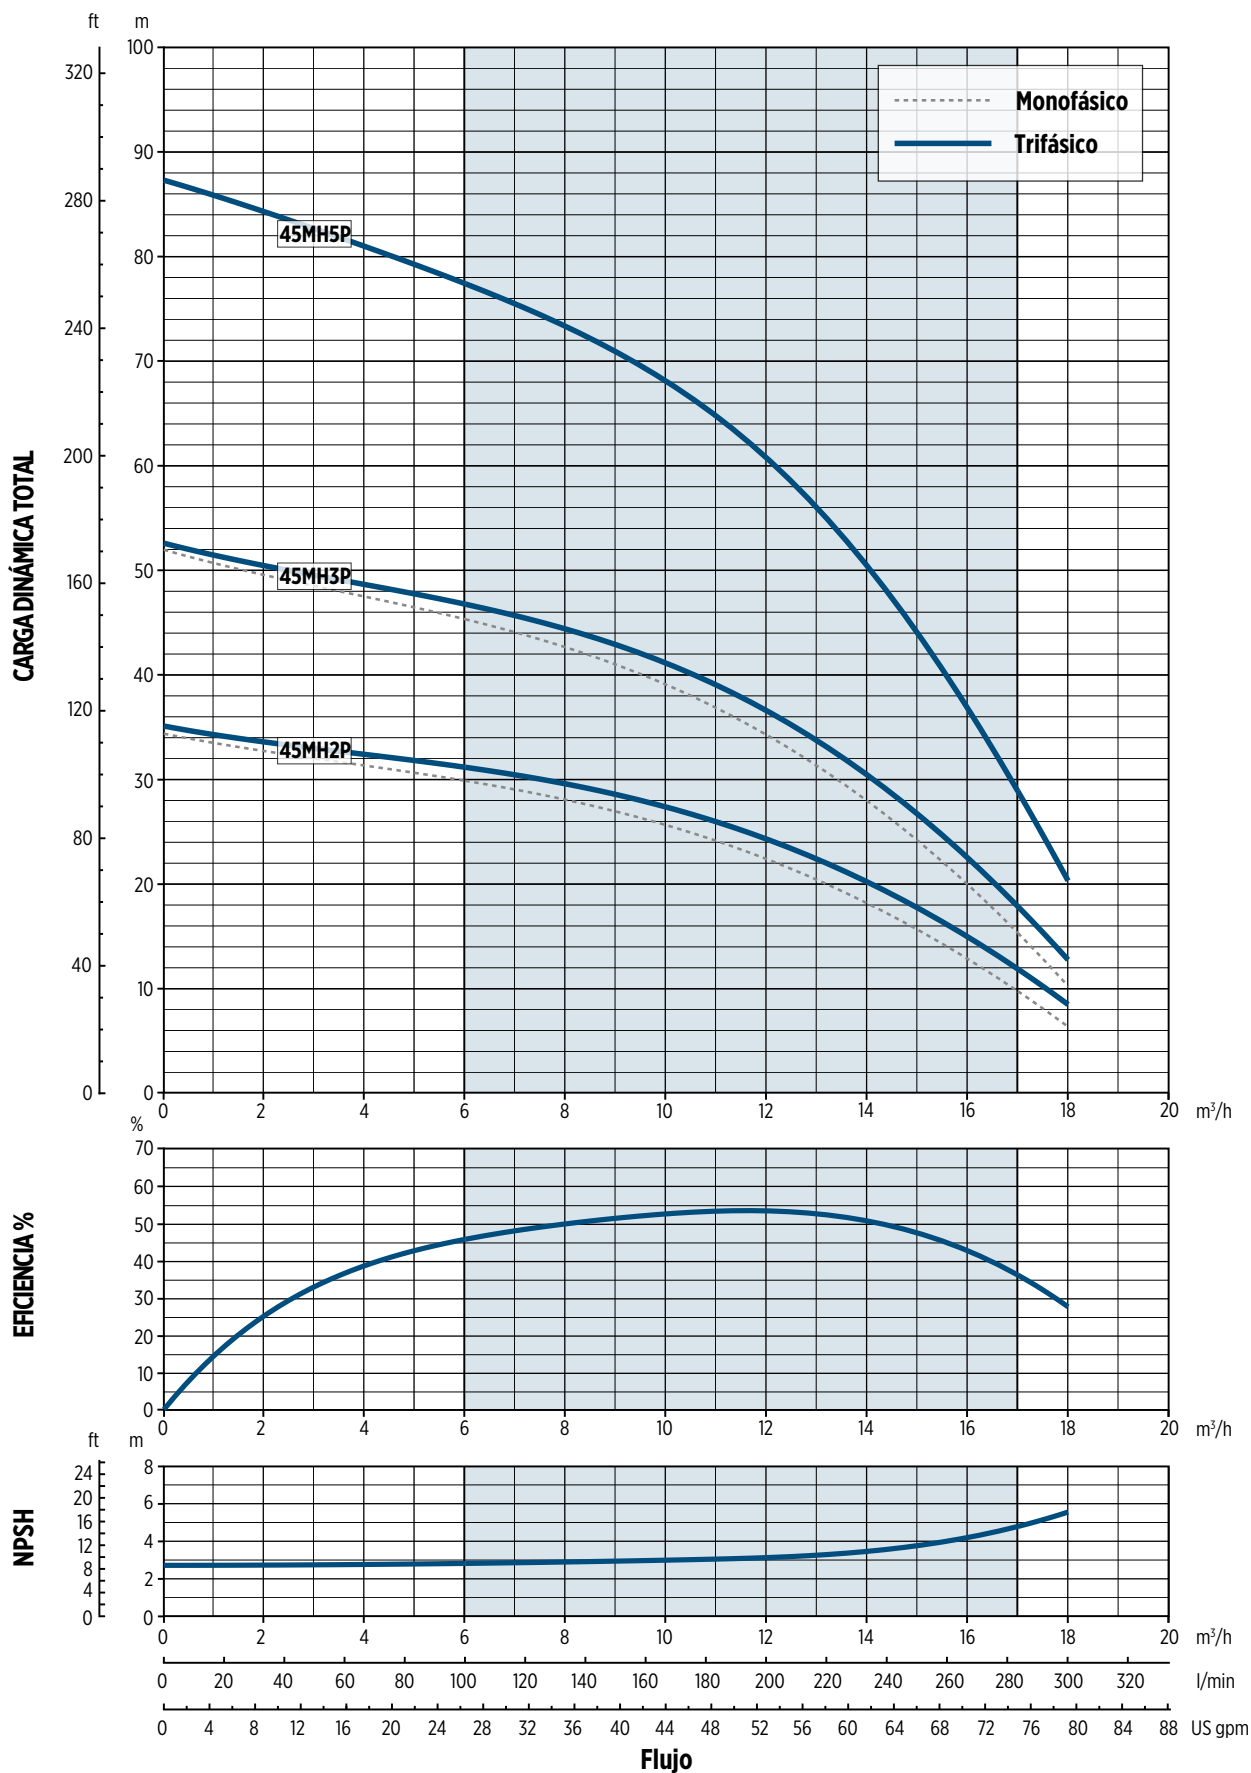

15 MH - PERFORMANCE CURVES 60 HZ

30 MH - PERFORMANCE CURVES 60 HZ

45 MH - PERFORMANCE CURVES 60 HZ

70 MH - PERFORMANCE CURVES 60 HZ