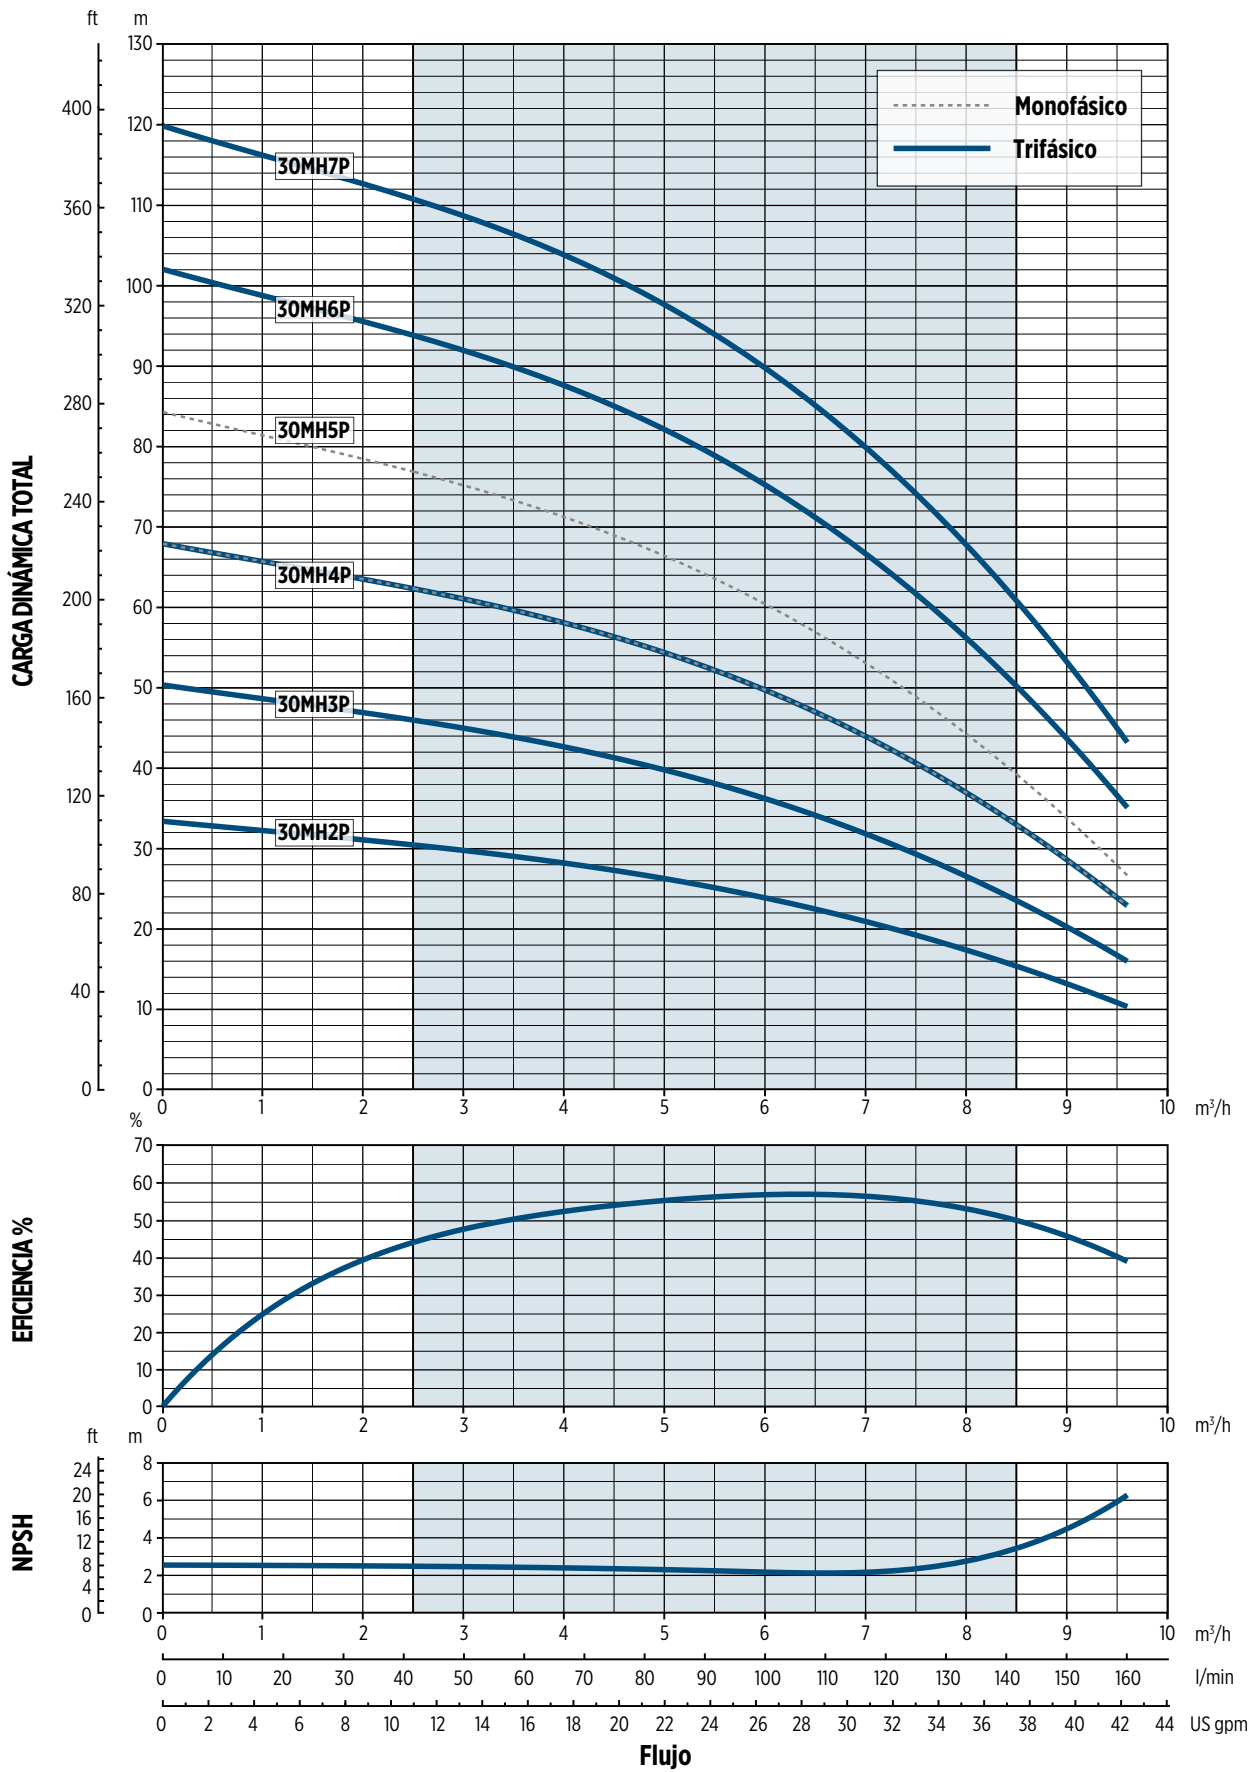

15 MH - PERFORMANCE CURVES 60 HZ

30 MH - PERFORMANCE CURVES 60 HZ

45 MH - PERFORMANCE CURVES 60 HZ

70 MH - PERFORMANCE CURVES 60 HZ