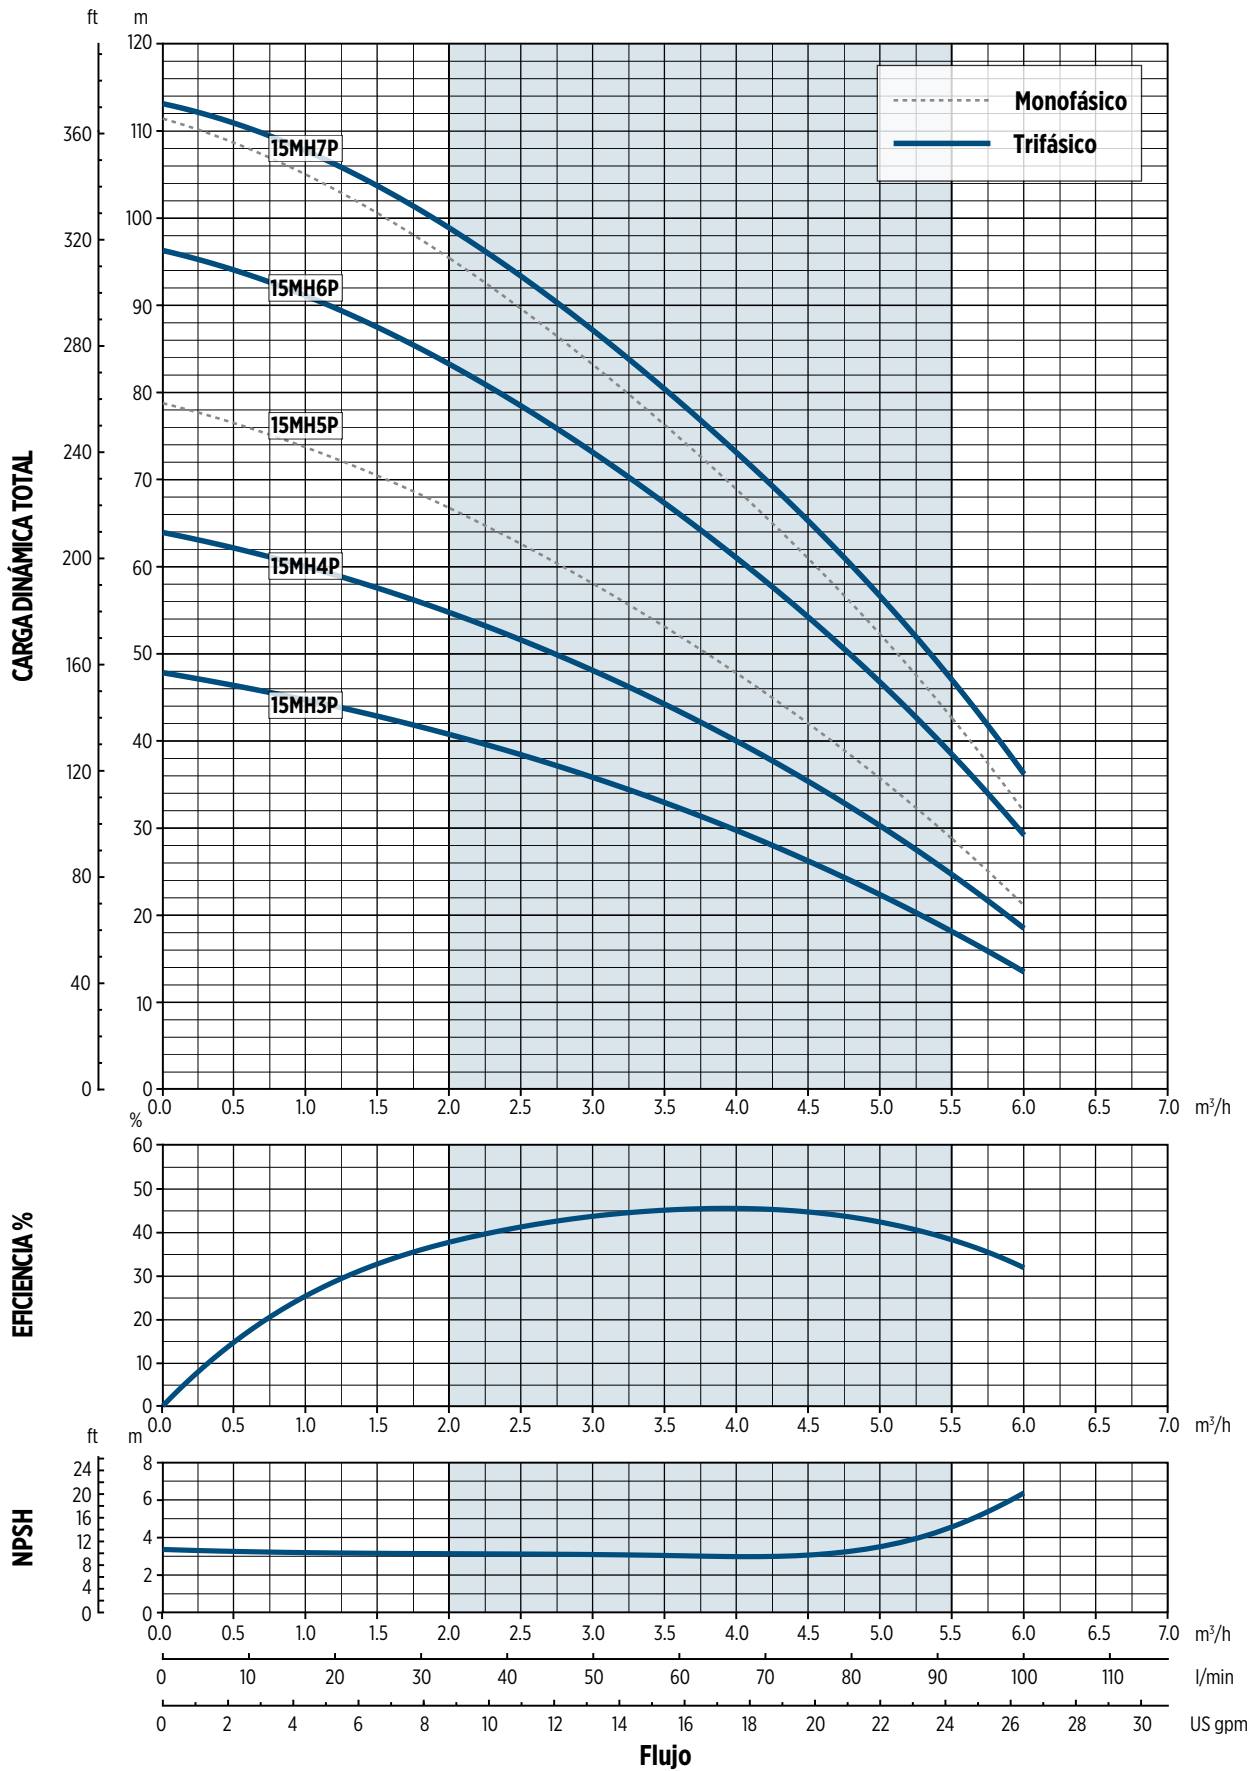

15 MH - PERFORMANCE CURVES 60 HZ

30 MH - PERFORMANCE CURVES 60 HZ

45 MH - PERFORMANCE CURVES 60 HZ

70 MH - PERFORMANCE CURVES 60 HZ