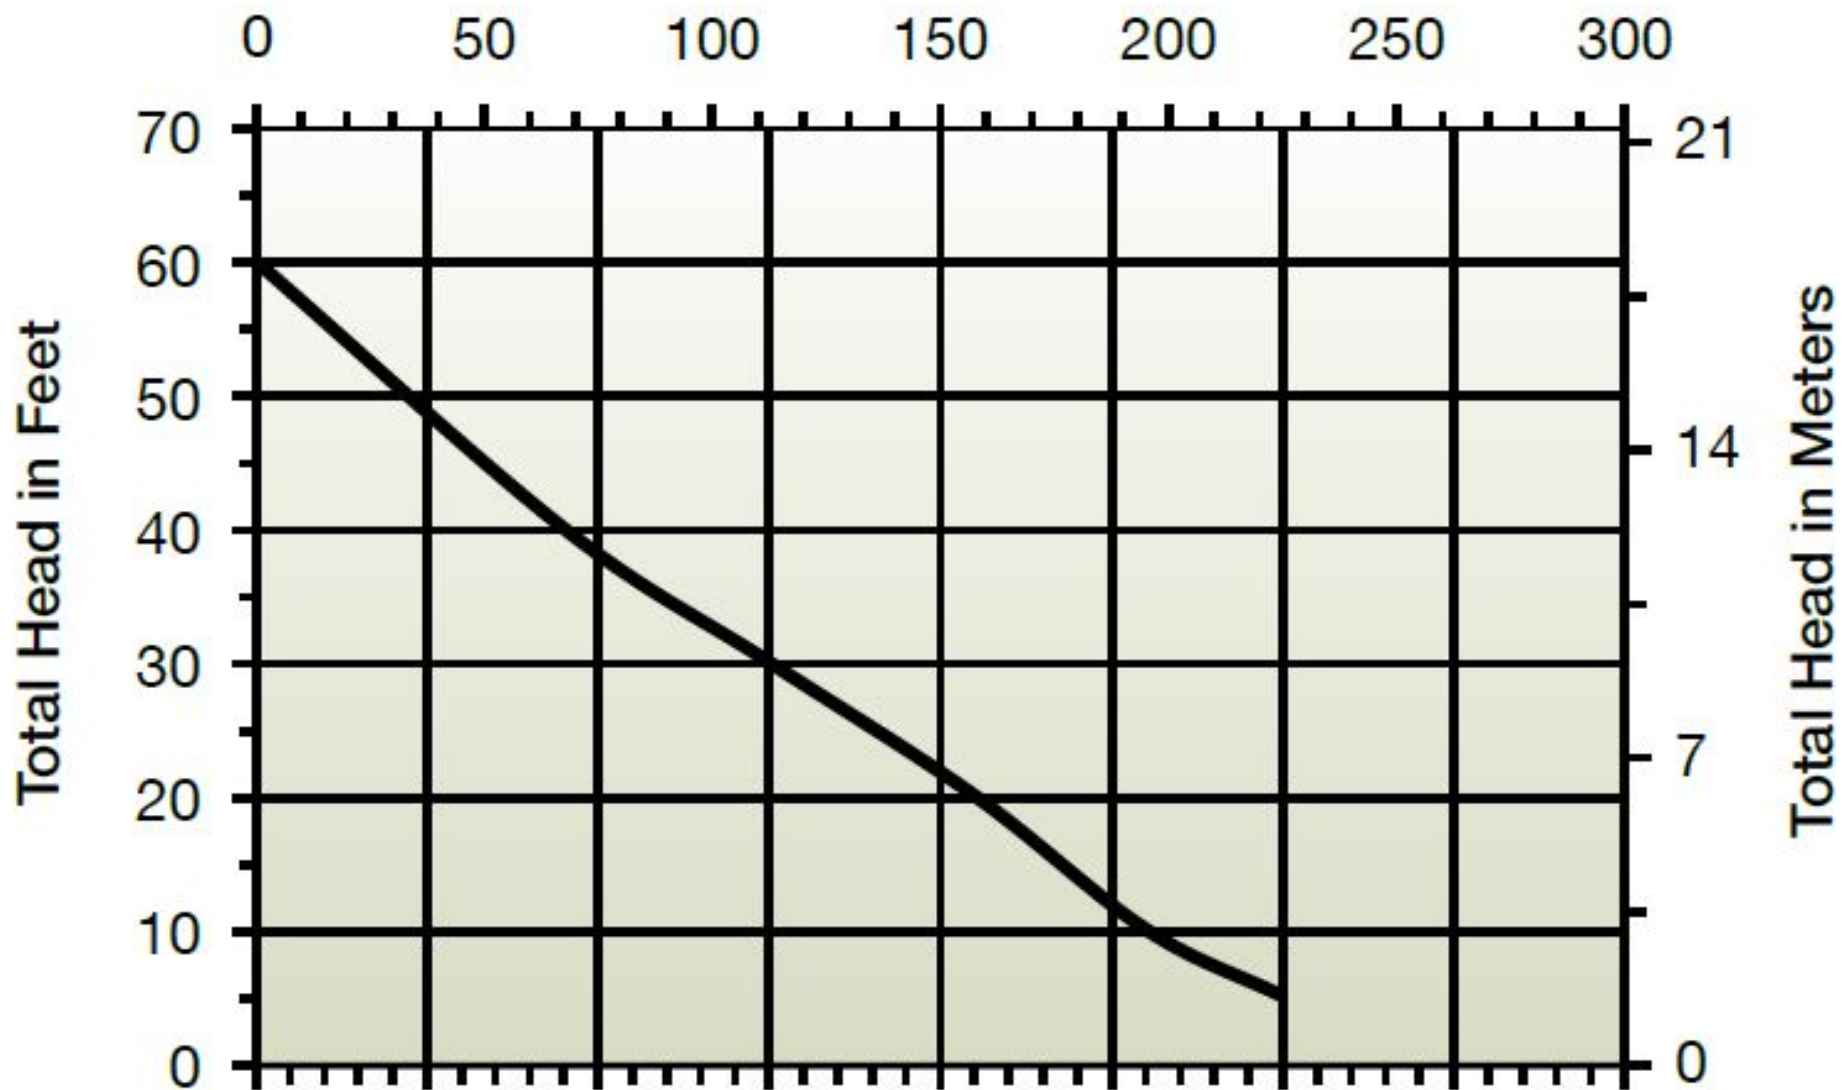

Capacity - Liters per Minute

Capacity - Gallons per Minute