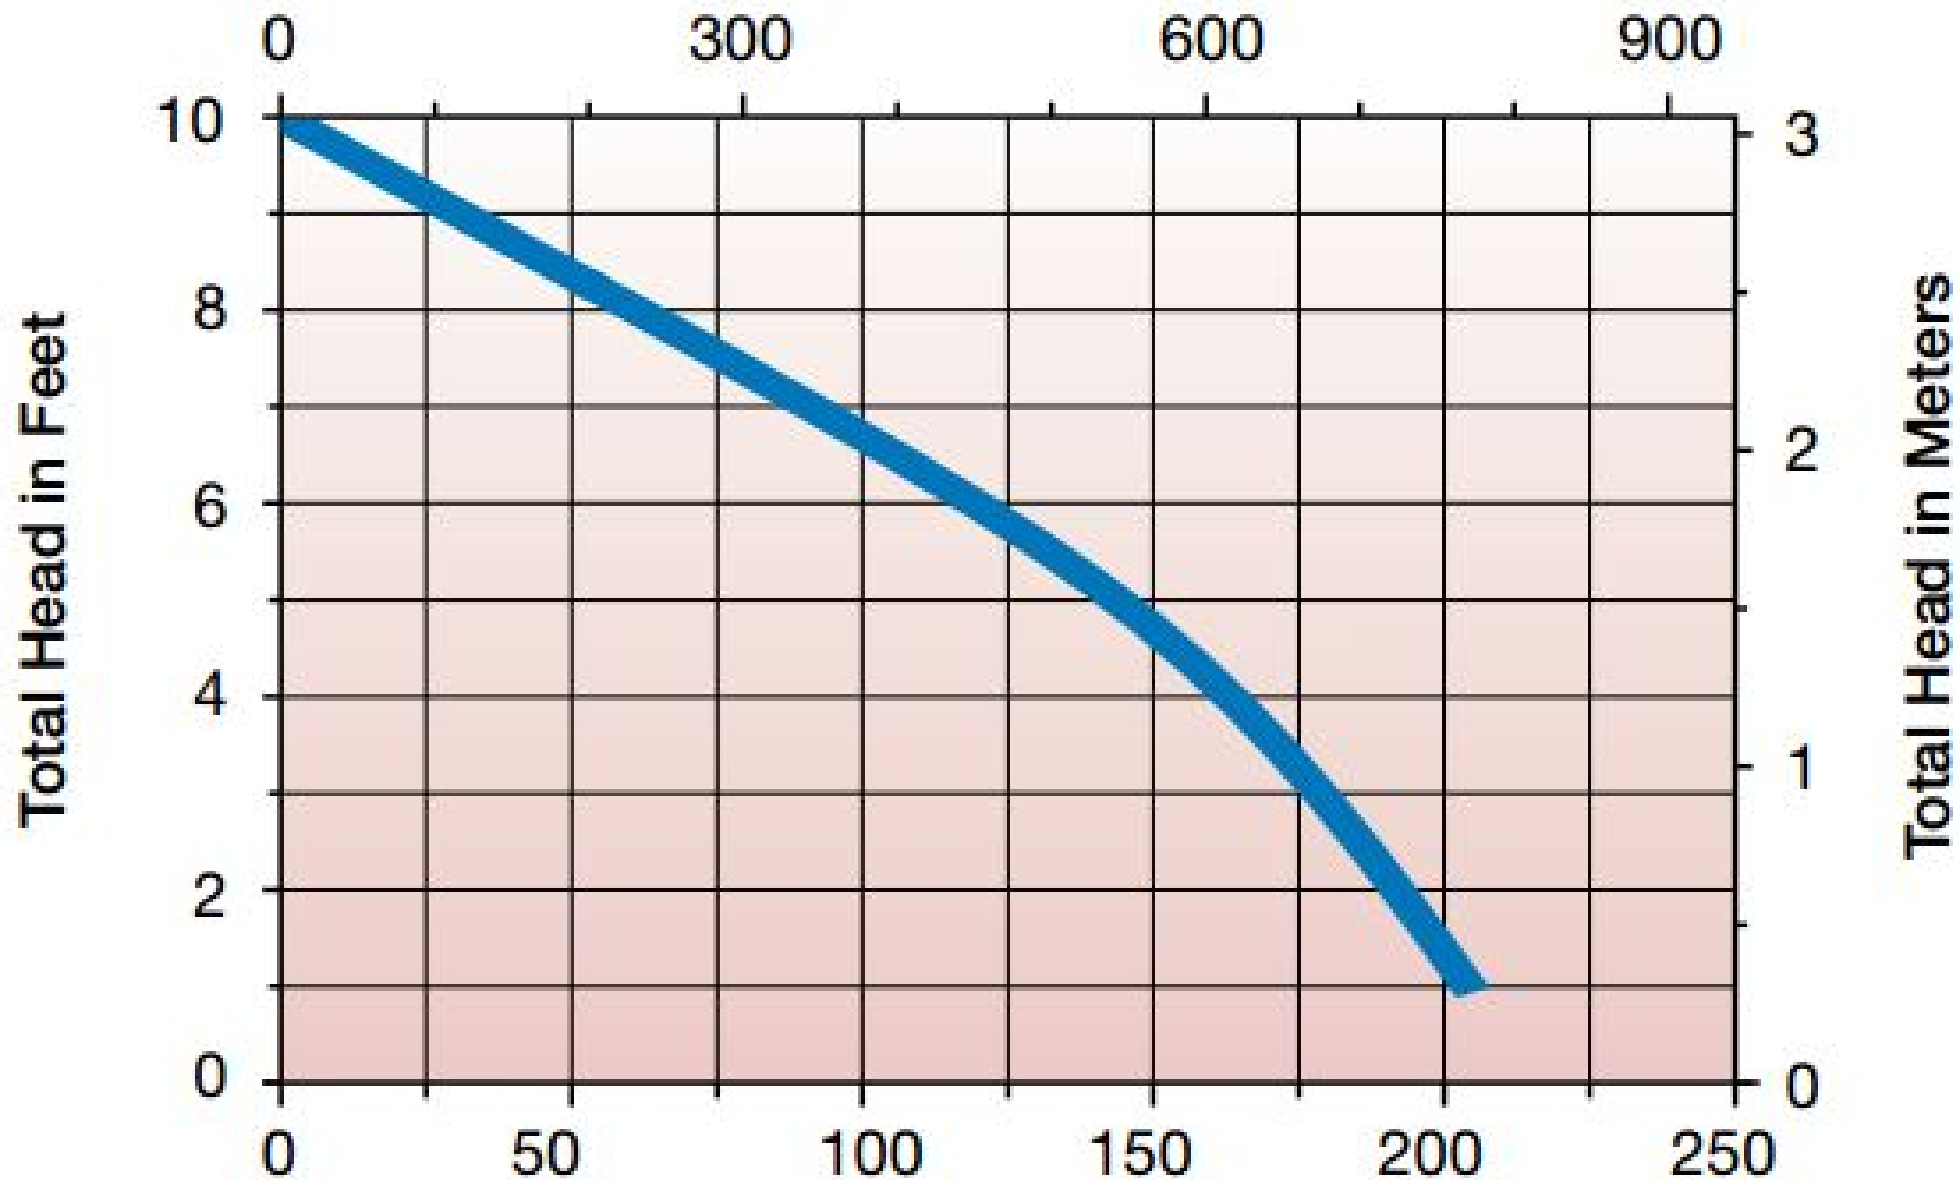

Capacity - Liters per Hour

Capacity - Gallons per Hour