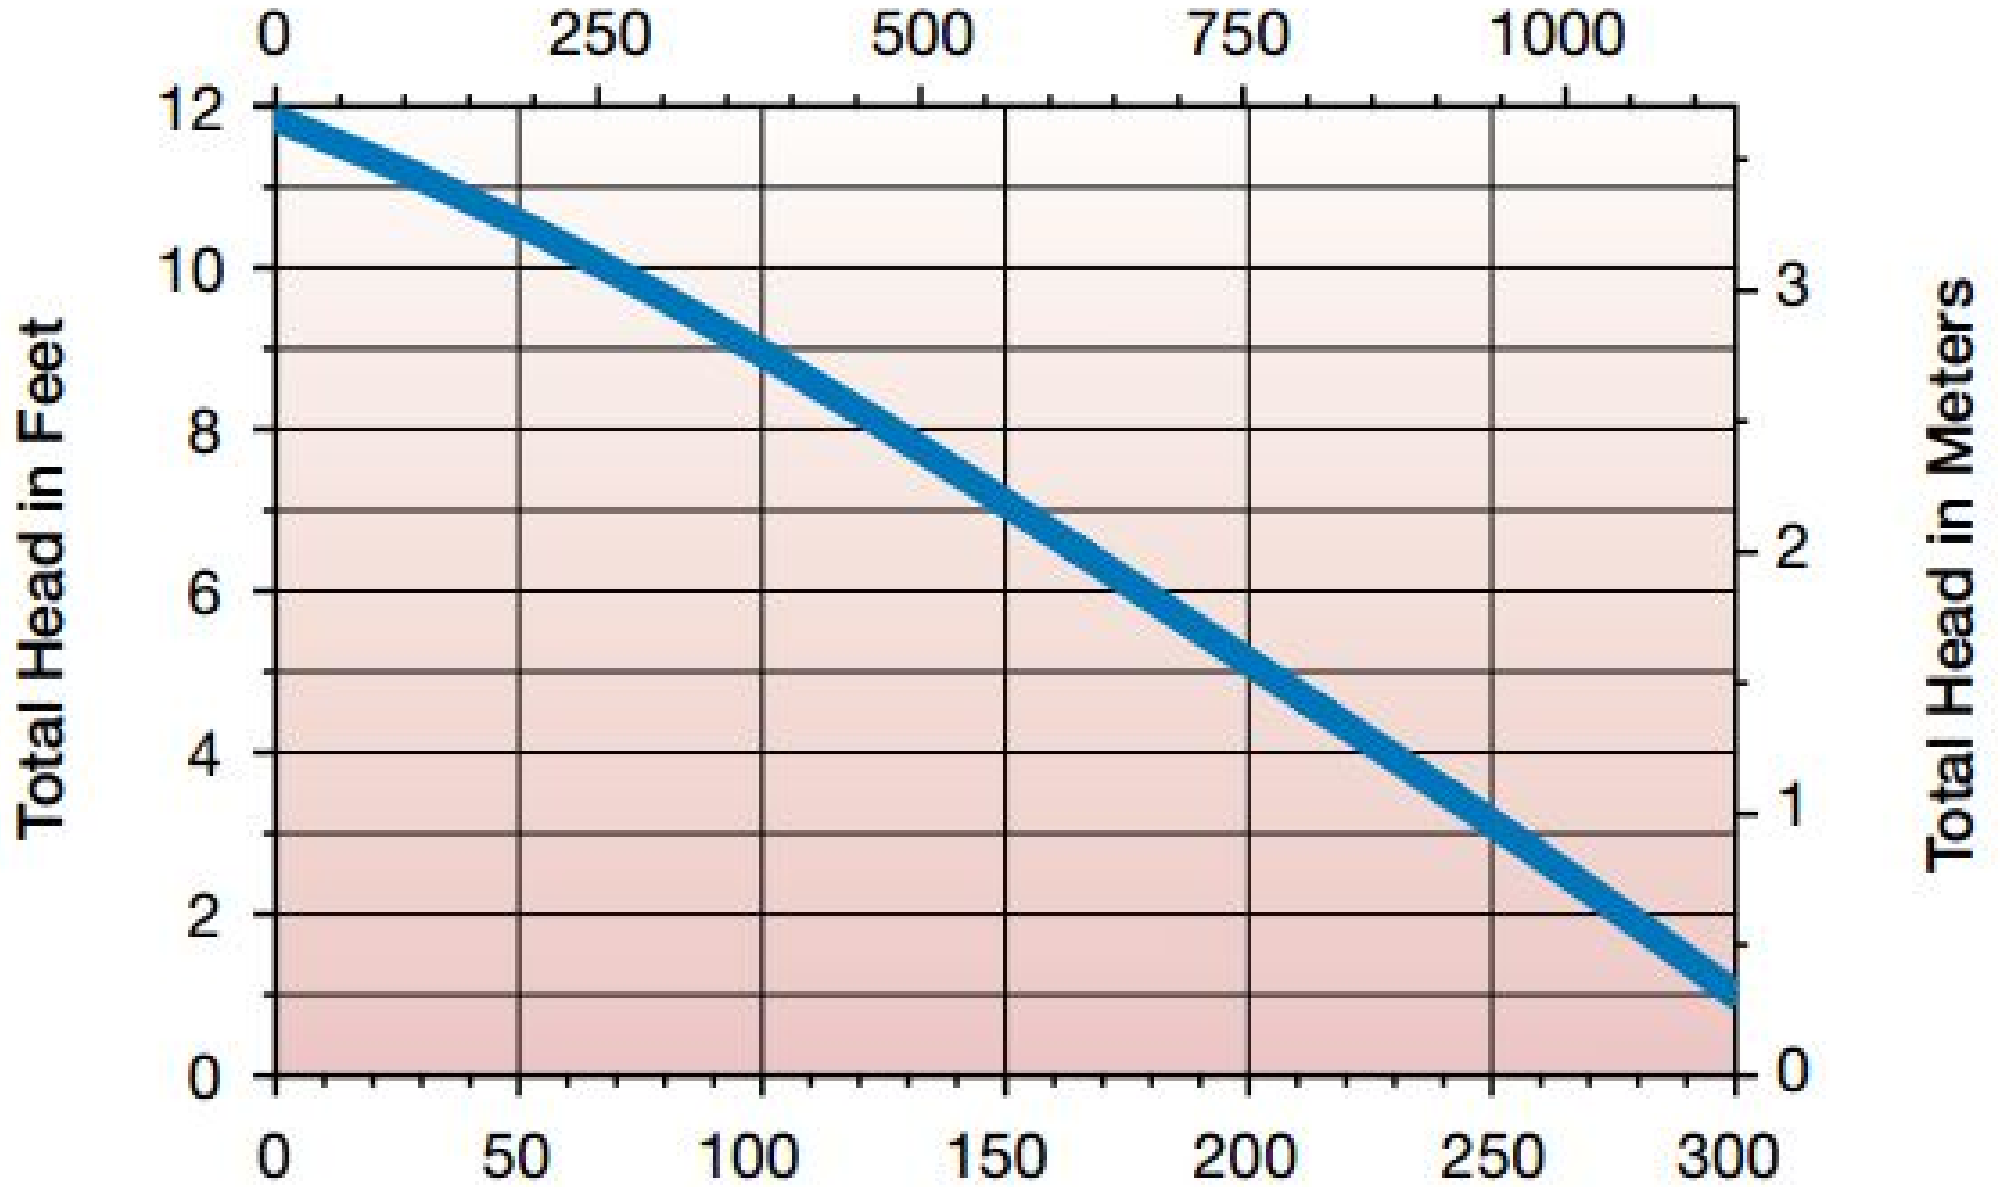

Capacity - Liters per Hour

Capacity - Gallons per Hour