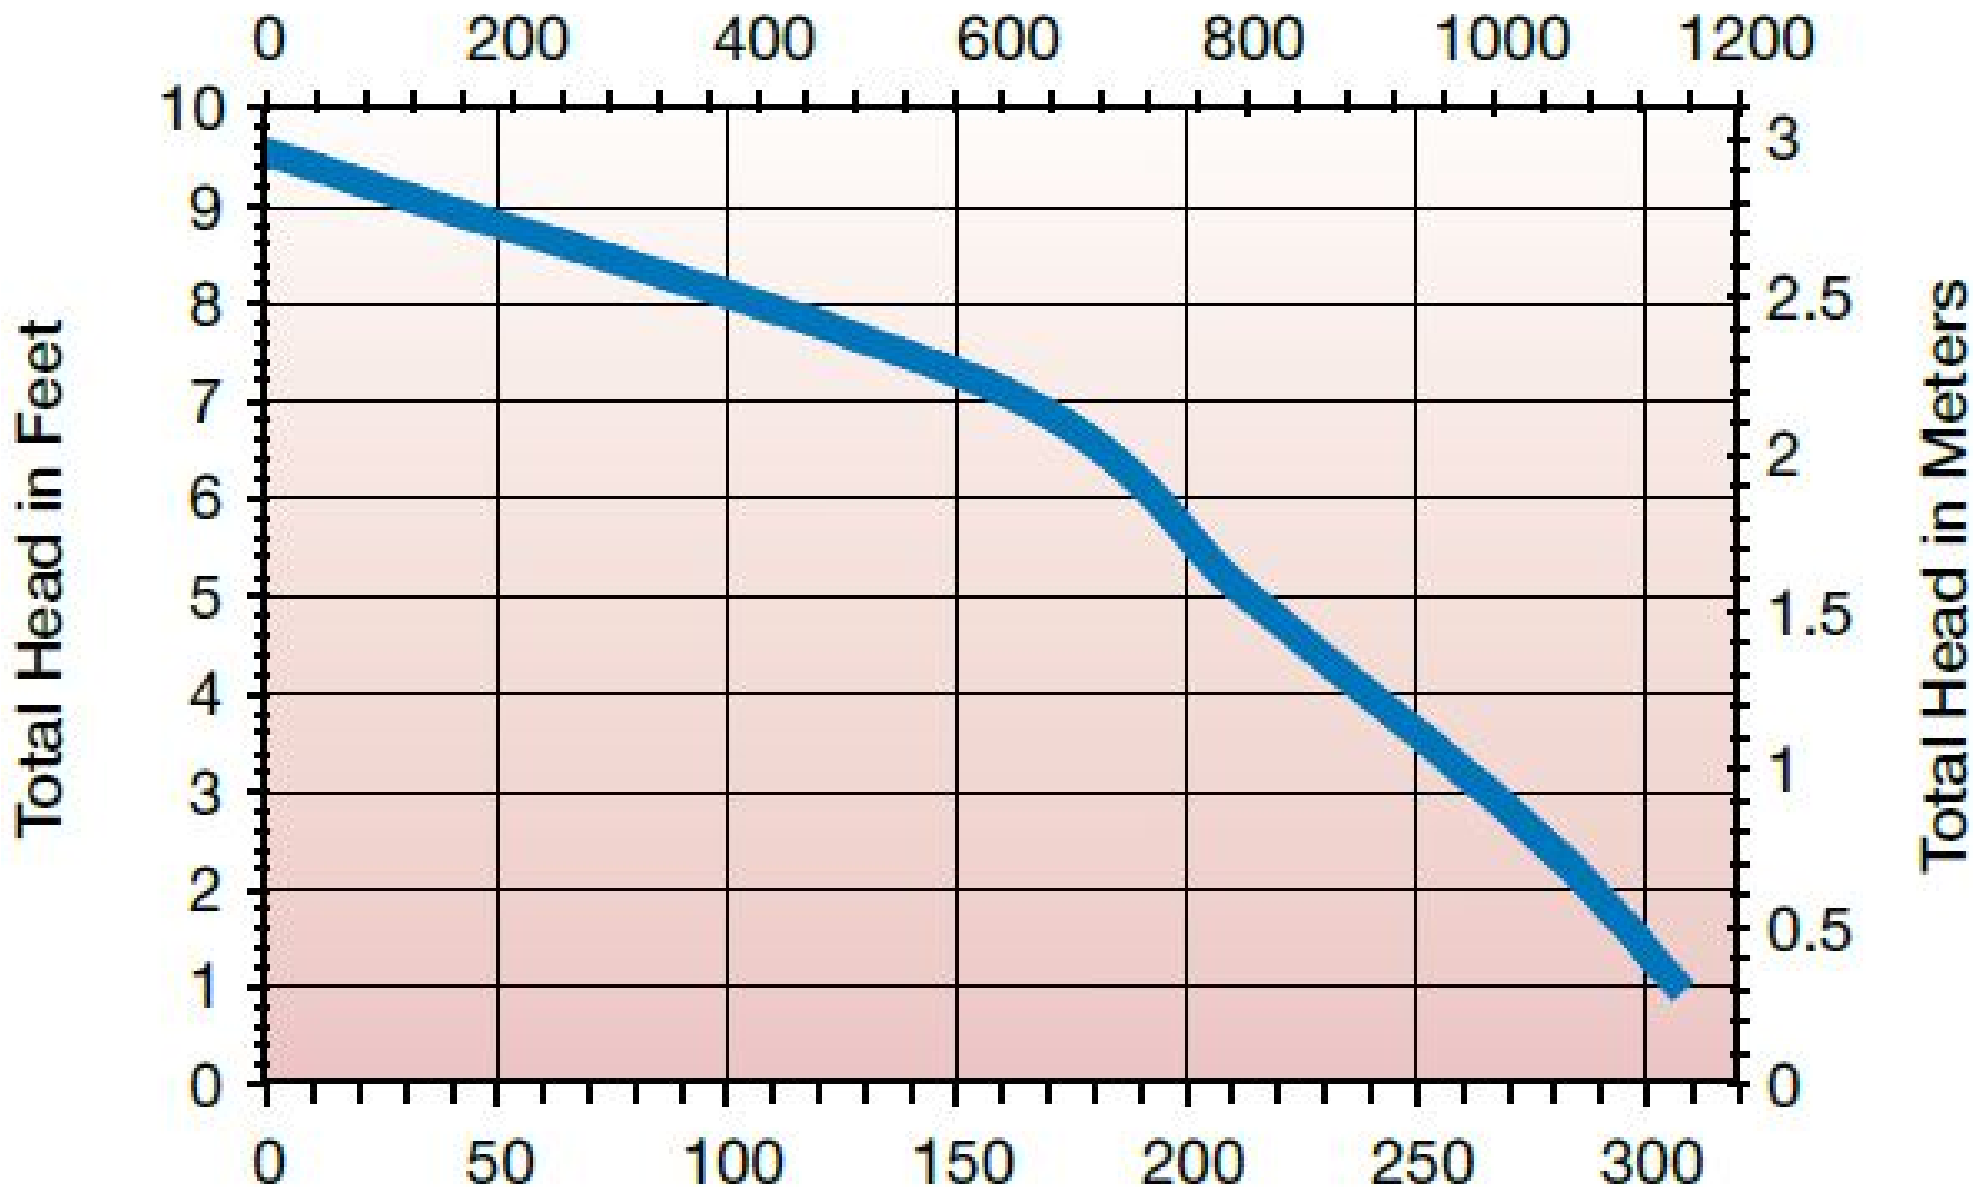

Capacity - Liters per Hour

Capacity - Gallons per Hour