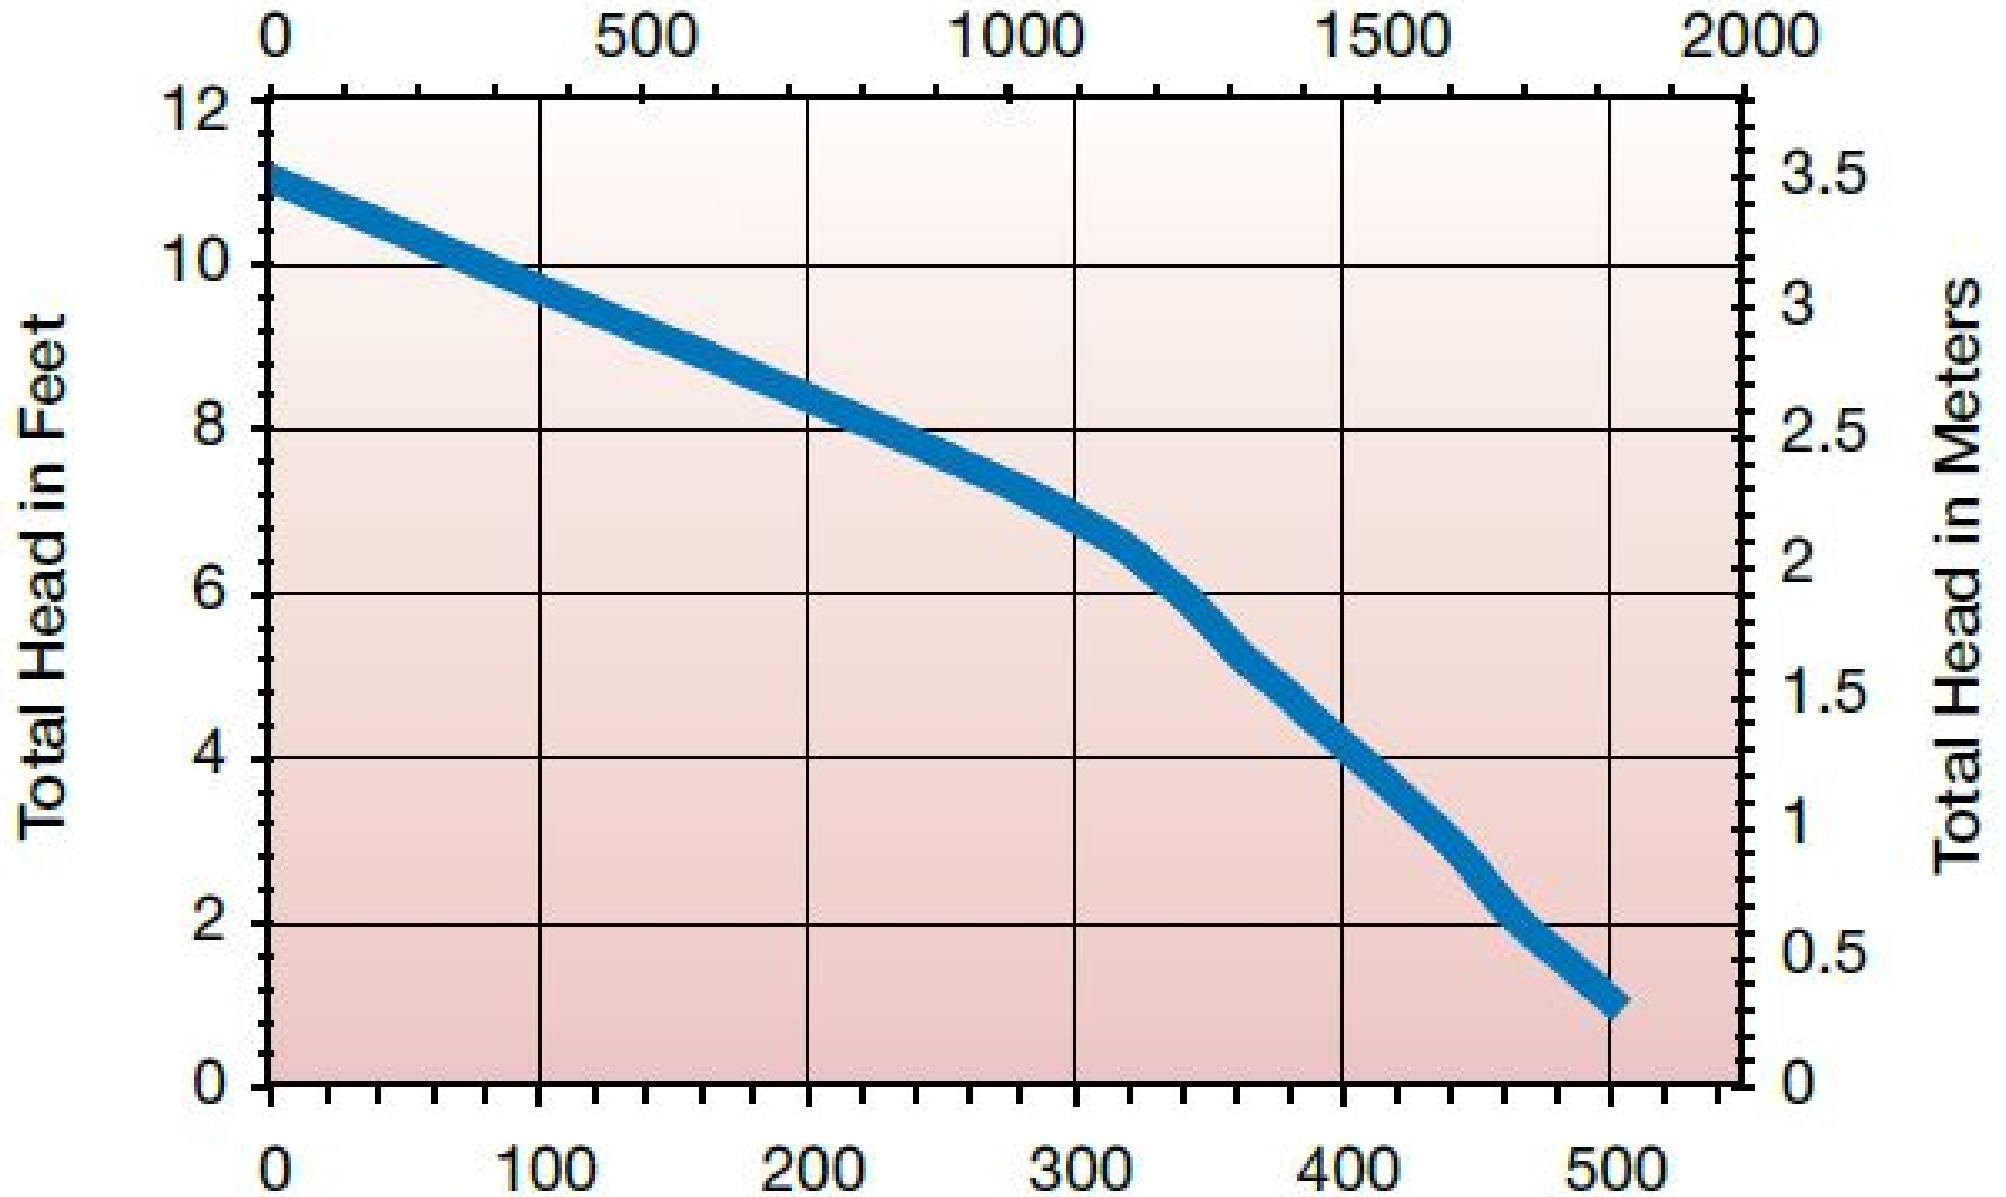

Capacity - Liters per Hour

Capacity - Gallons per Hour