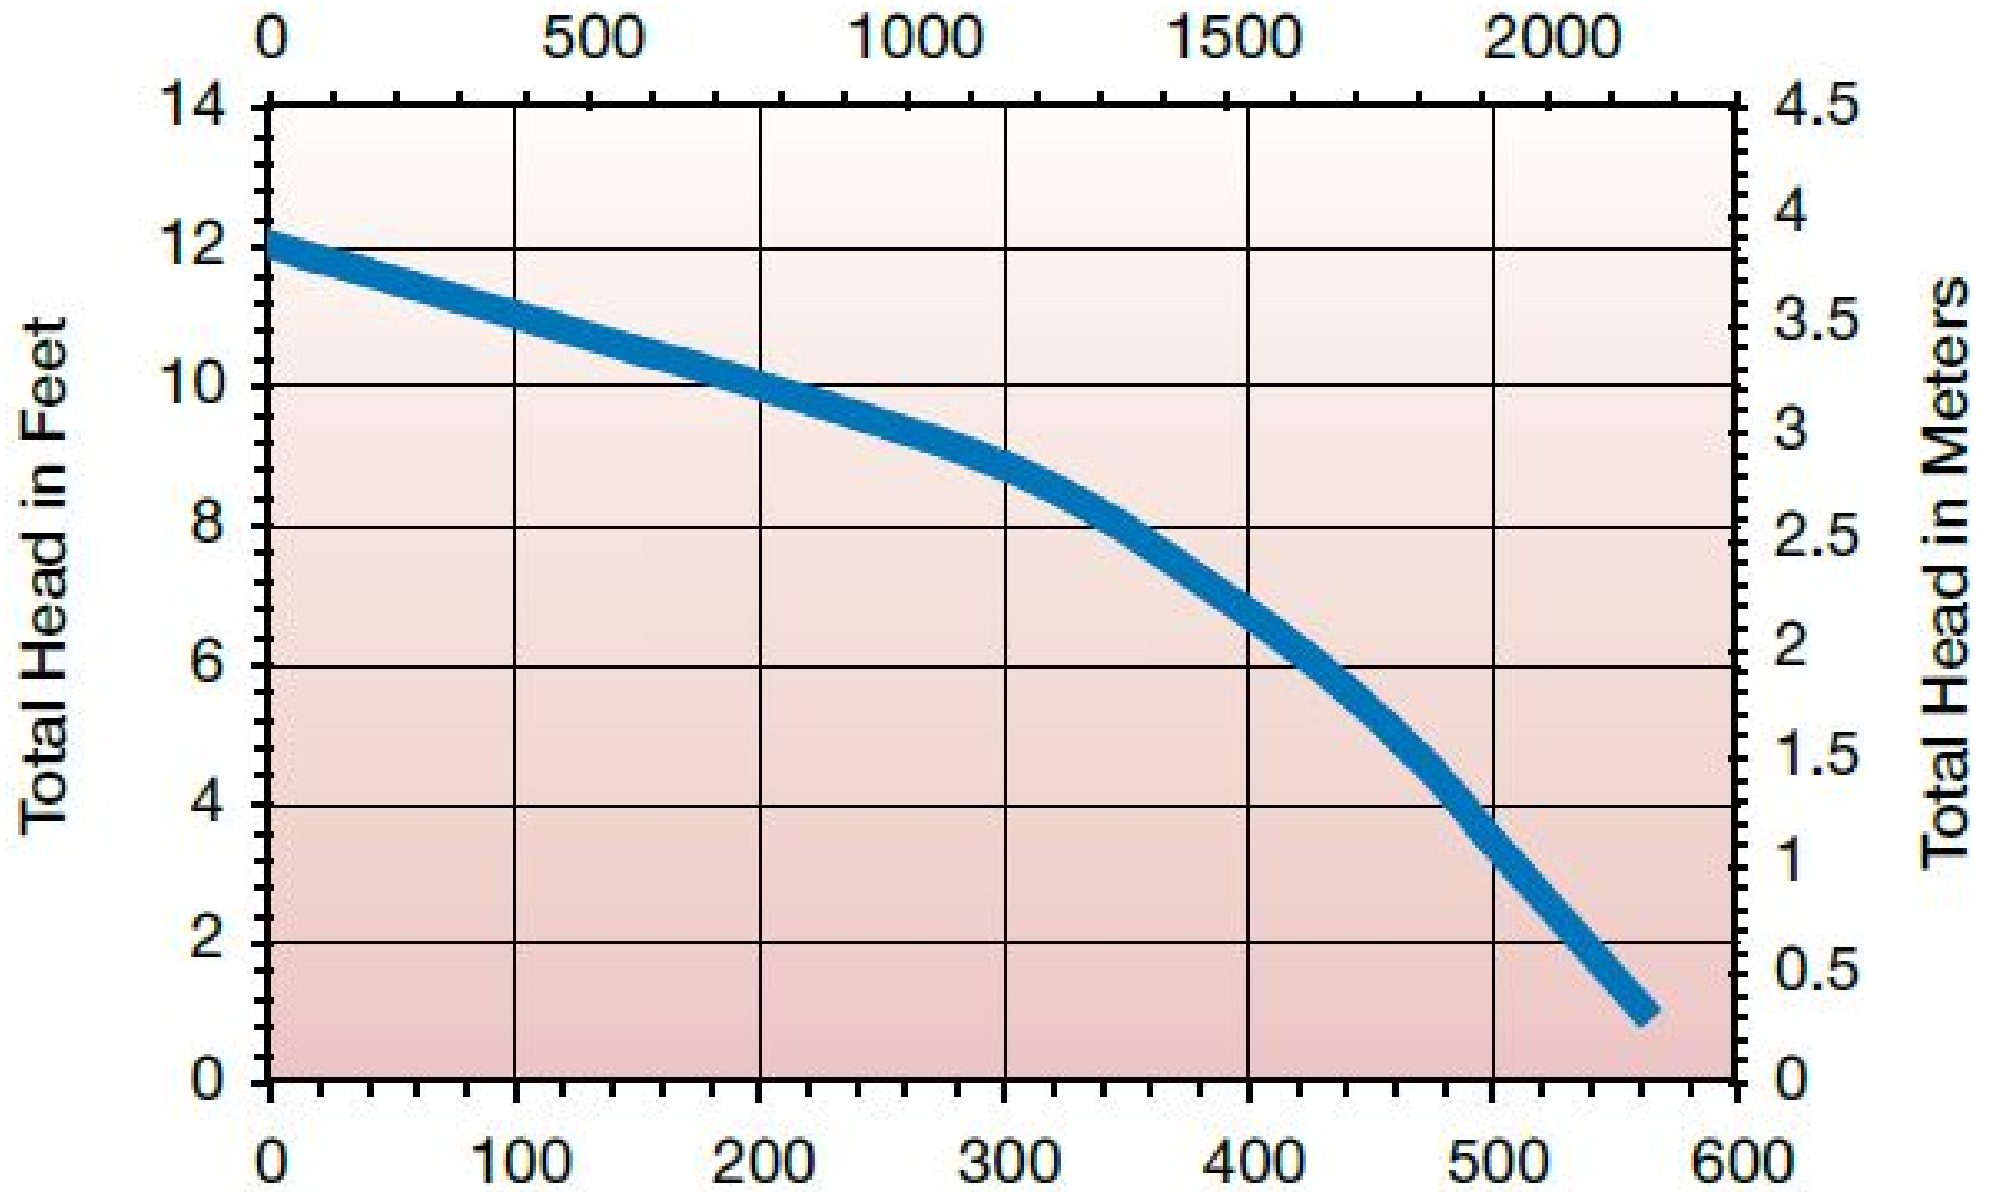

Capacity - Liters per Hour

Capacity - Gallons per Hour