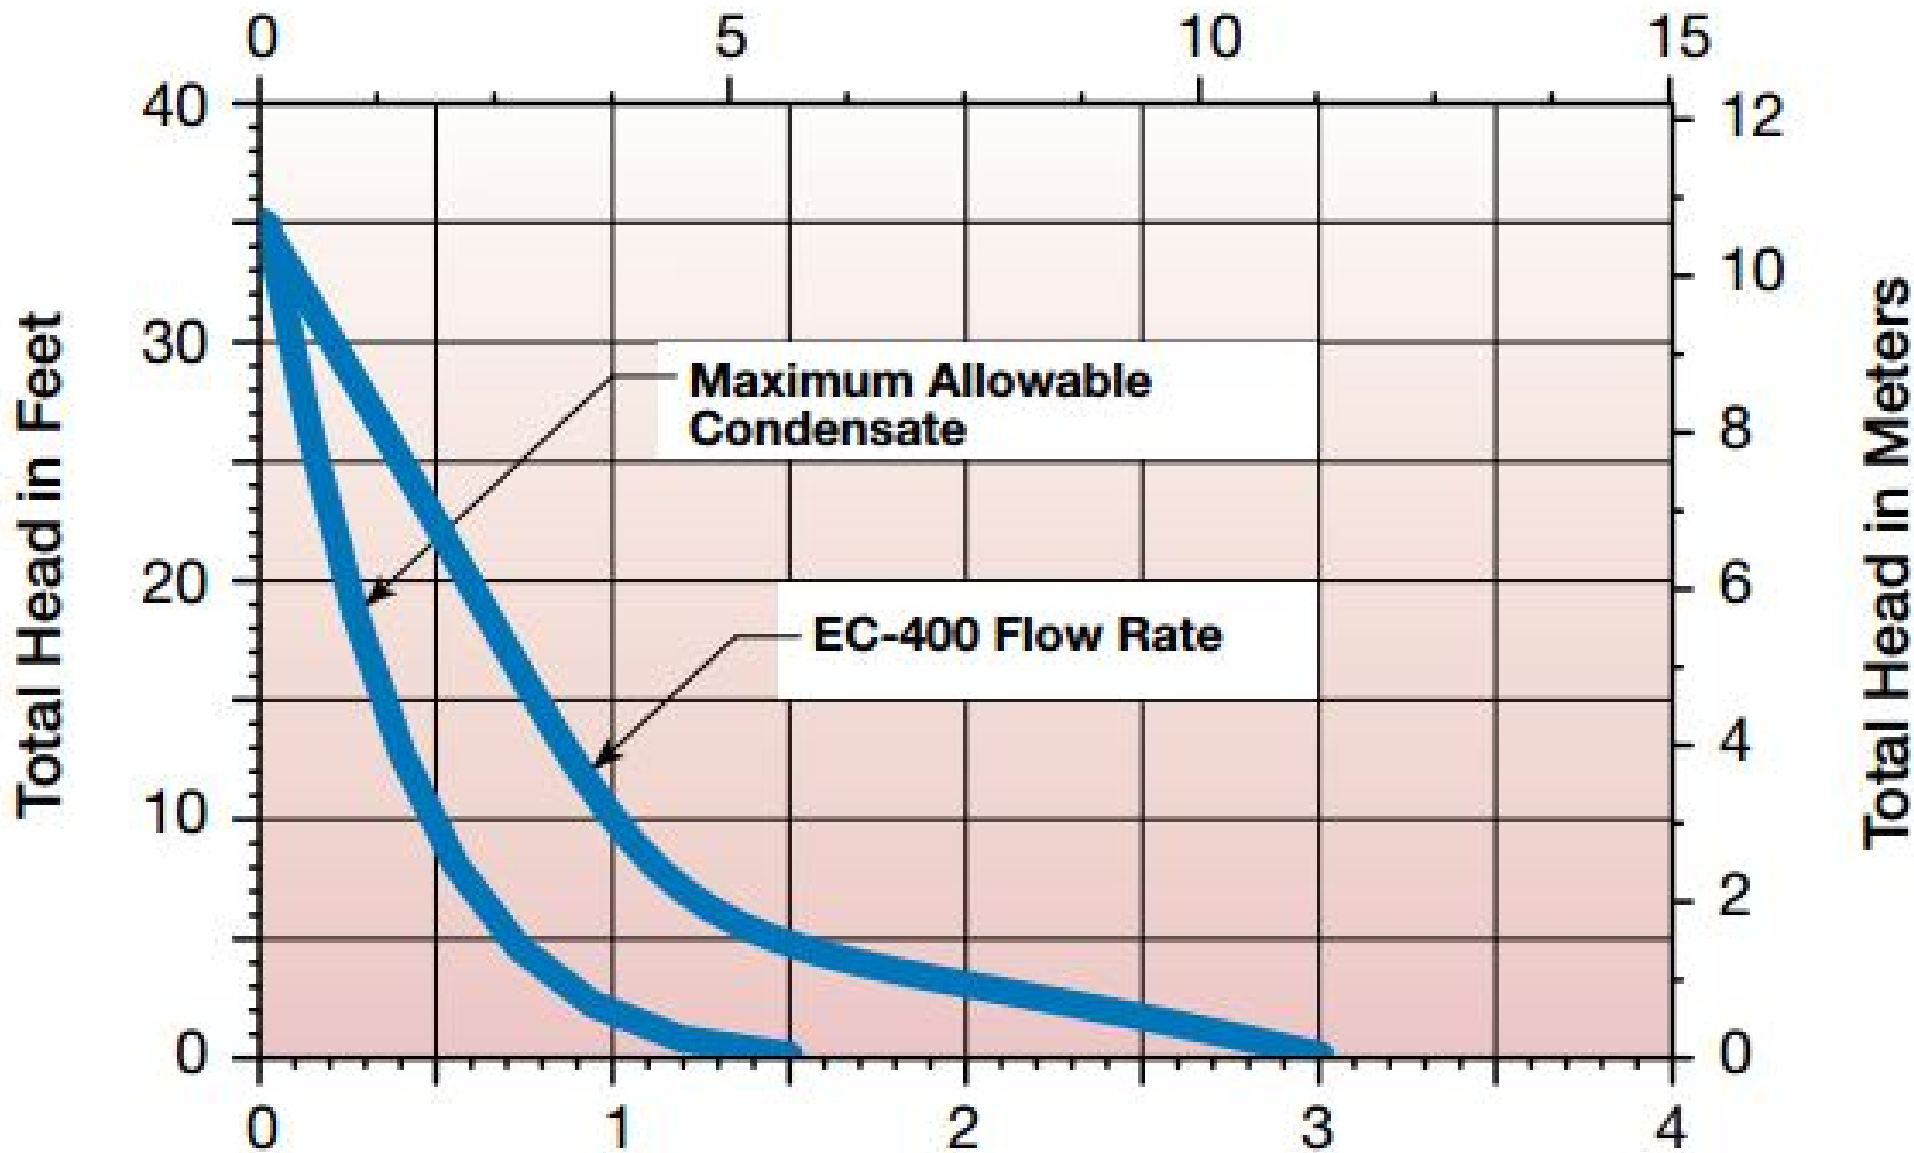

Capacity - Liters per Hour

Capacity - Gallons per Hour