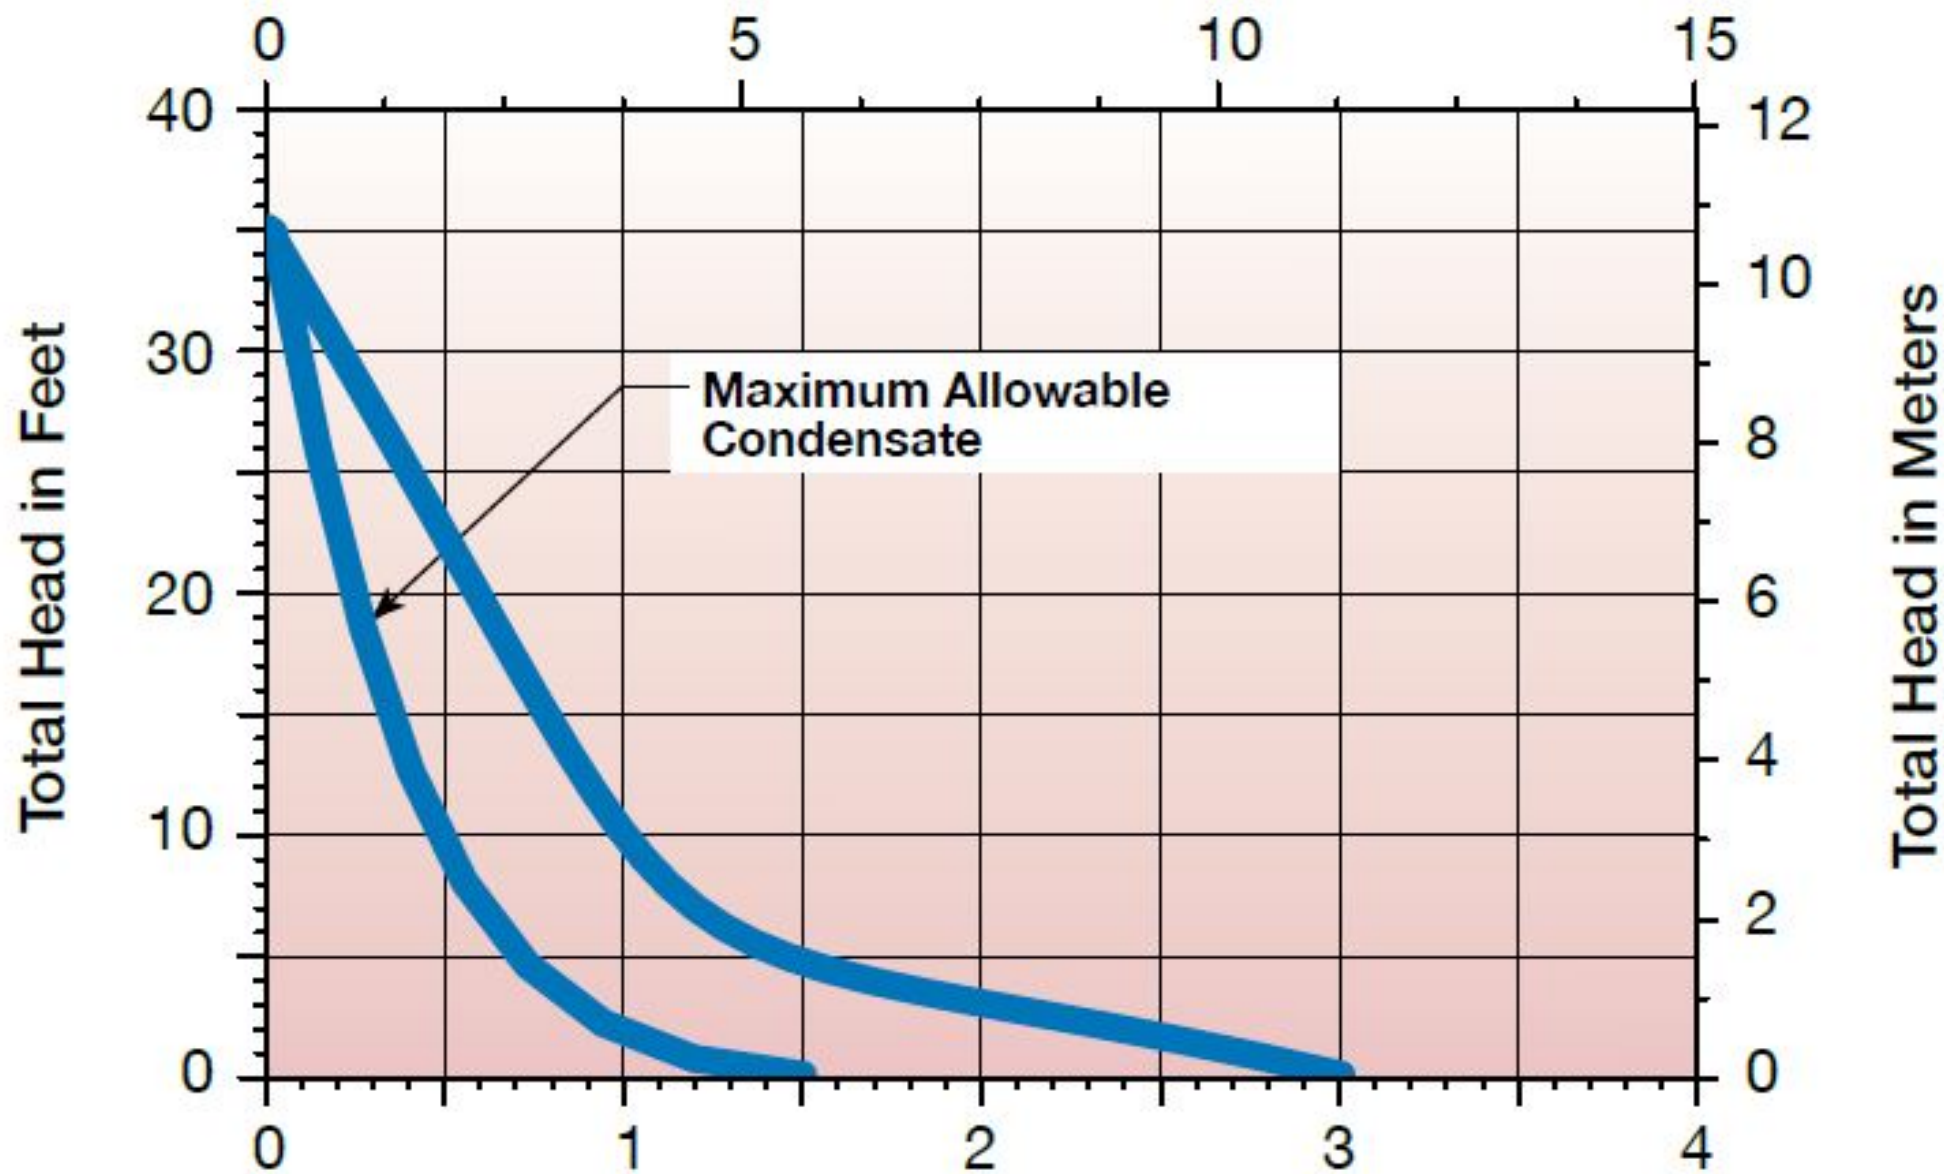

Capacity - Liters per Hour

Capacity - Gallons per Hour