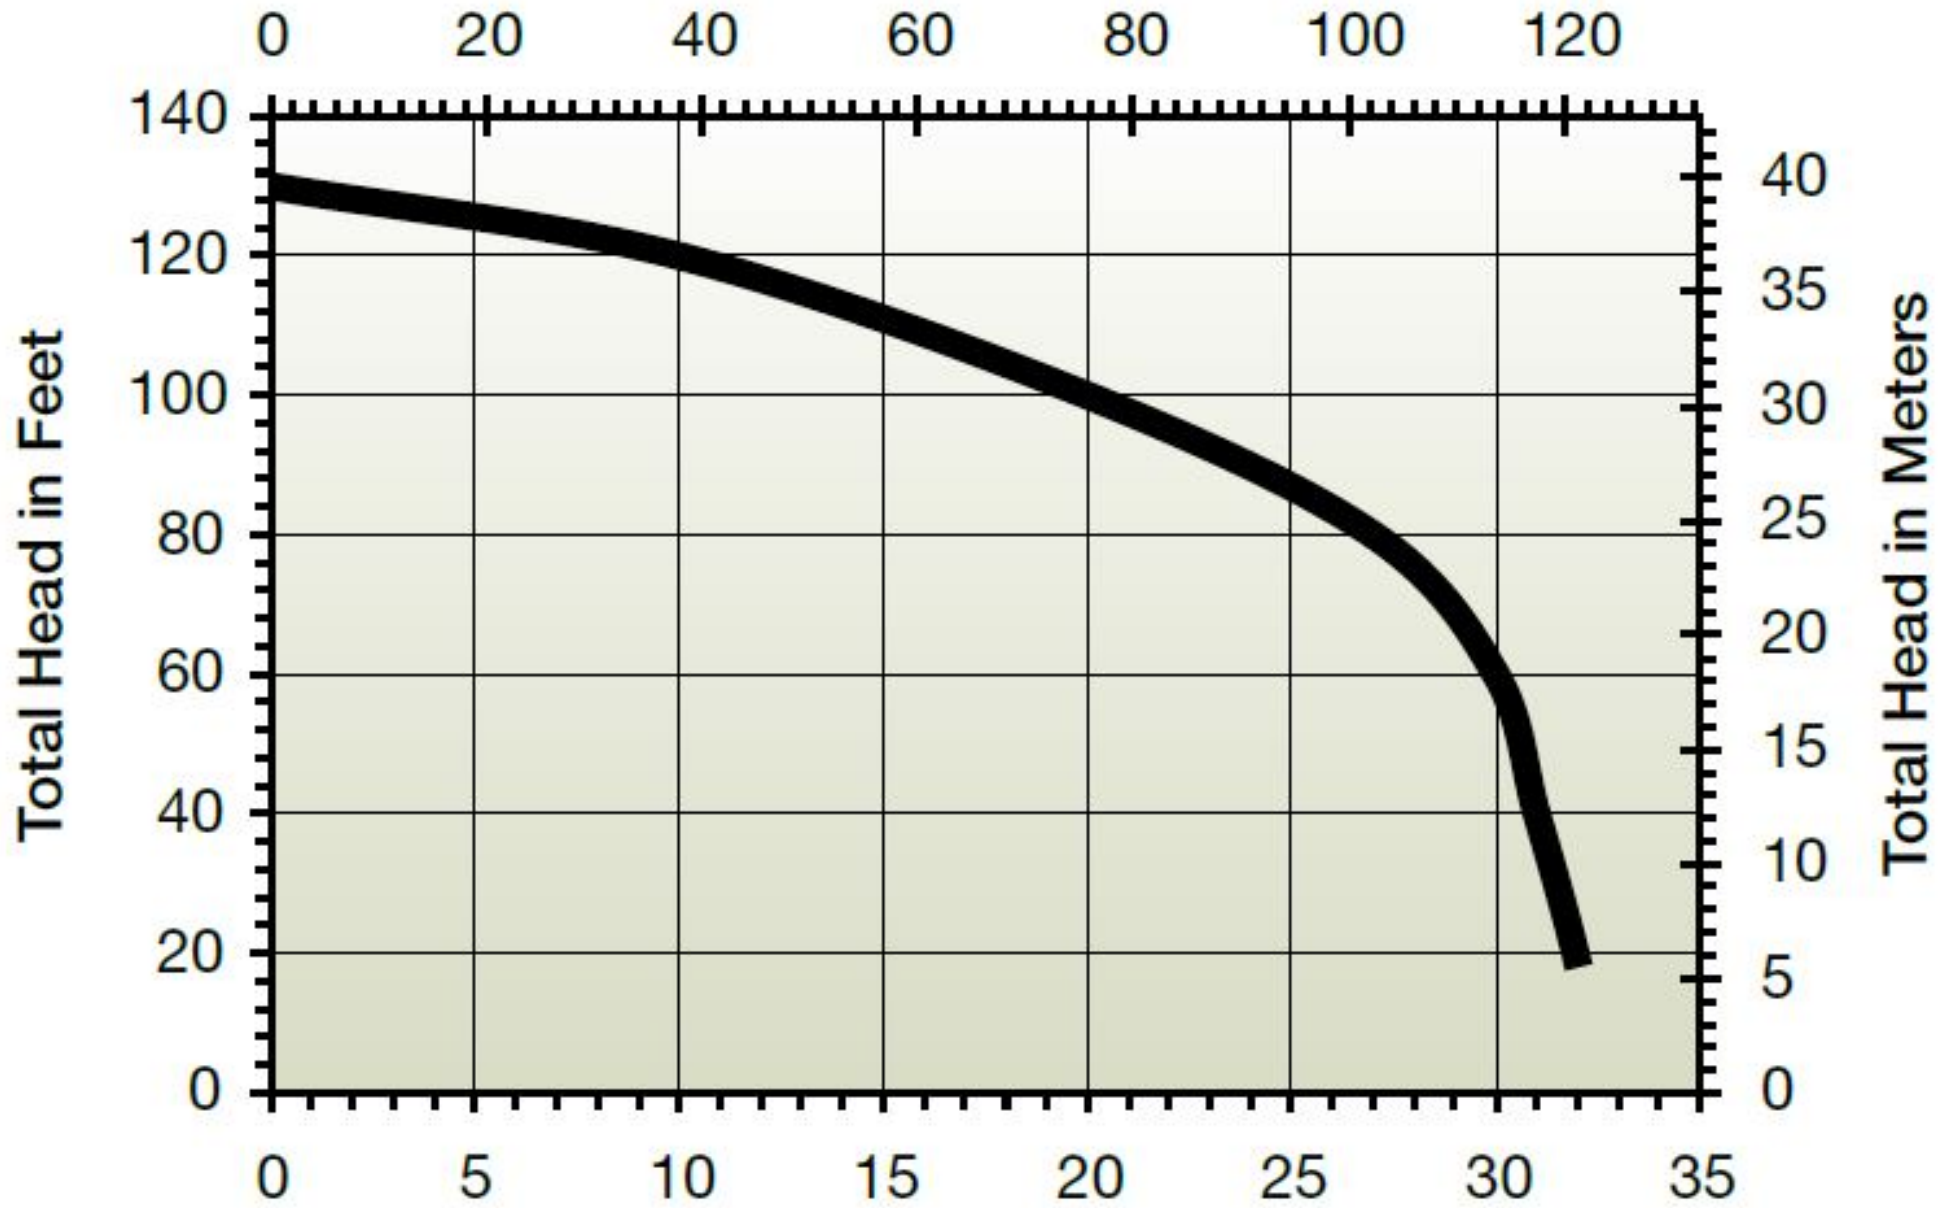

Capacity - Liters per Minute

Capacity - Gallons per Minute